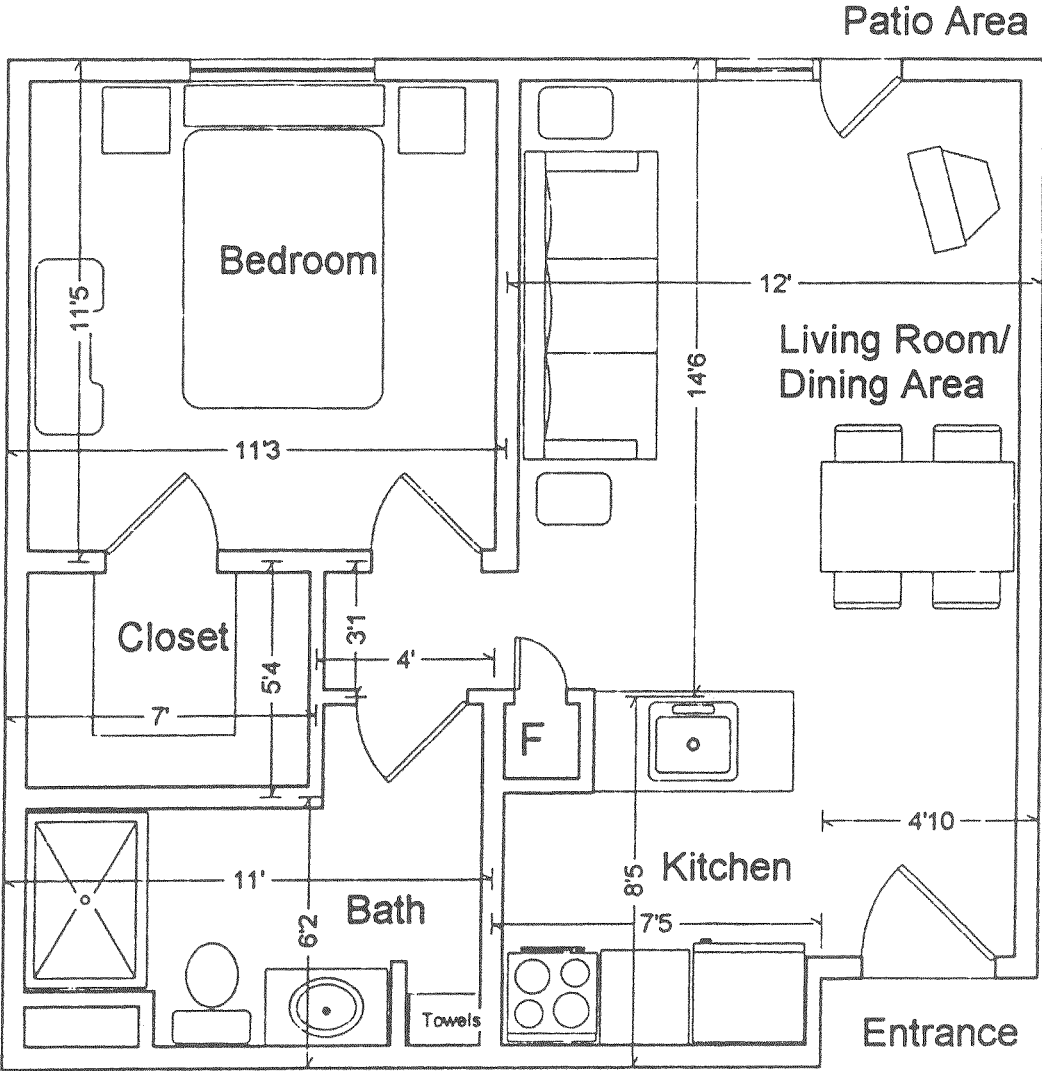

# One Bedroom – Floor Plan

Total Square Footage: Approx. 575 (37 Units Total)

**The Village at Morse Farm**  
P.O. Box 662  
Carlinville, Illinois  
217-854-8142